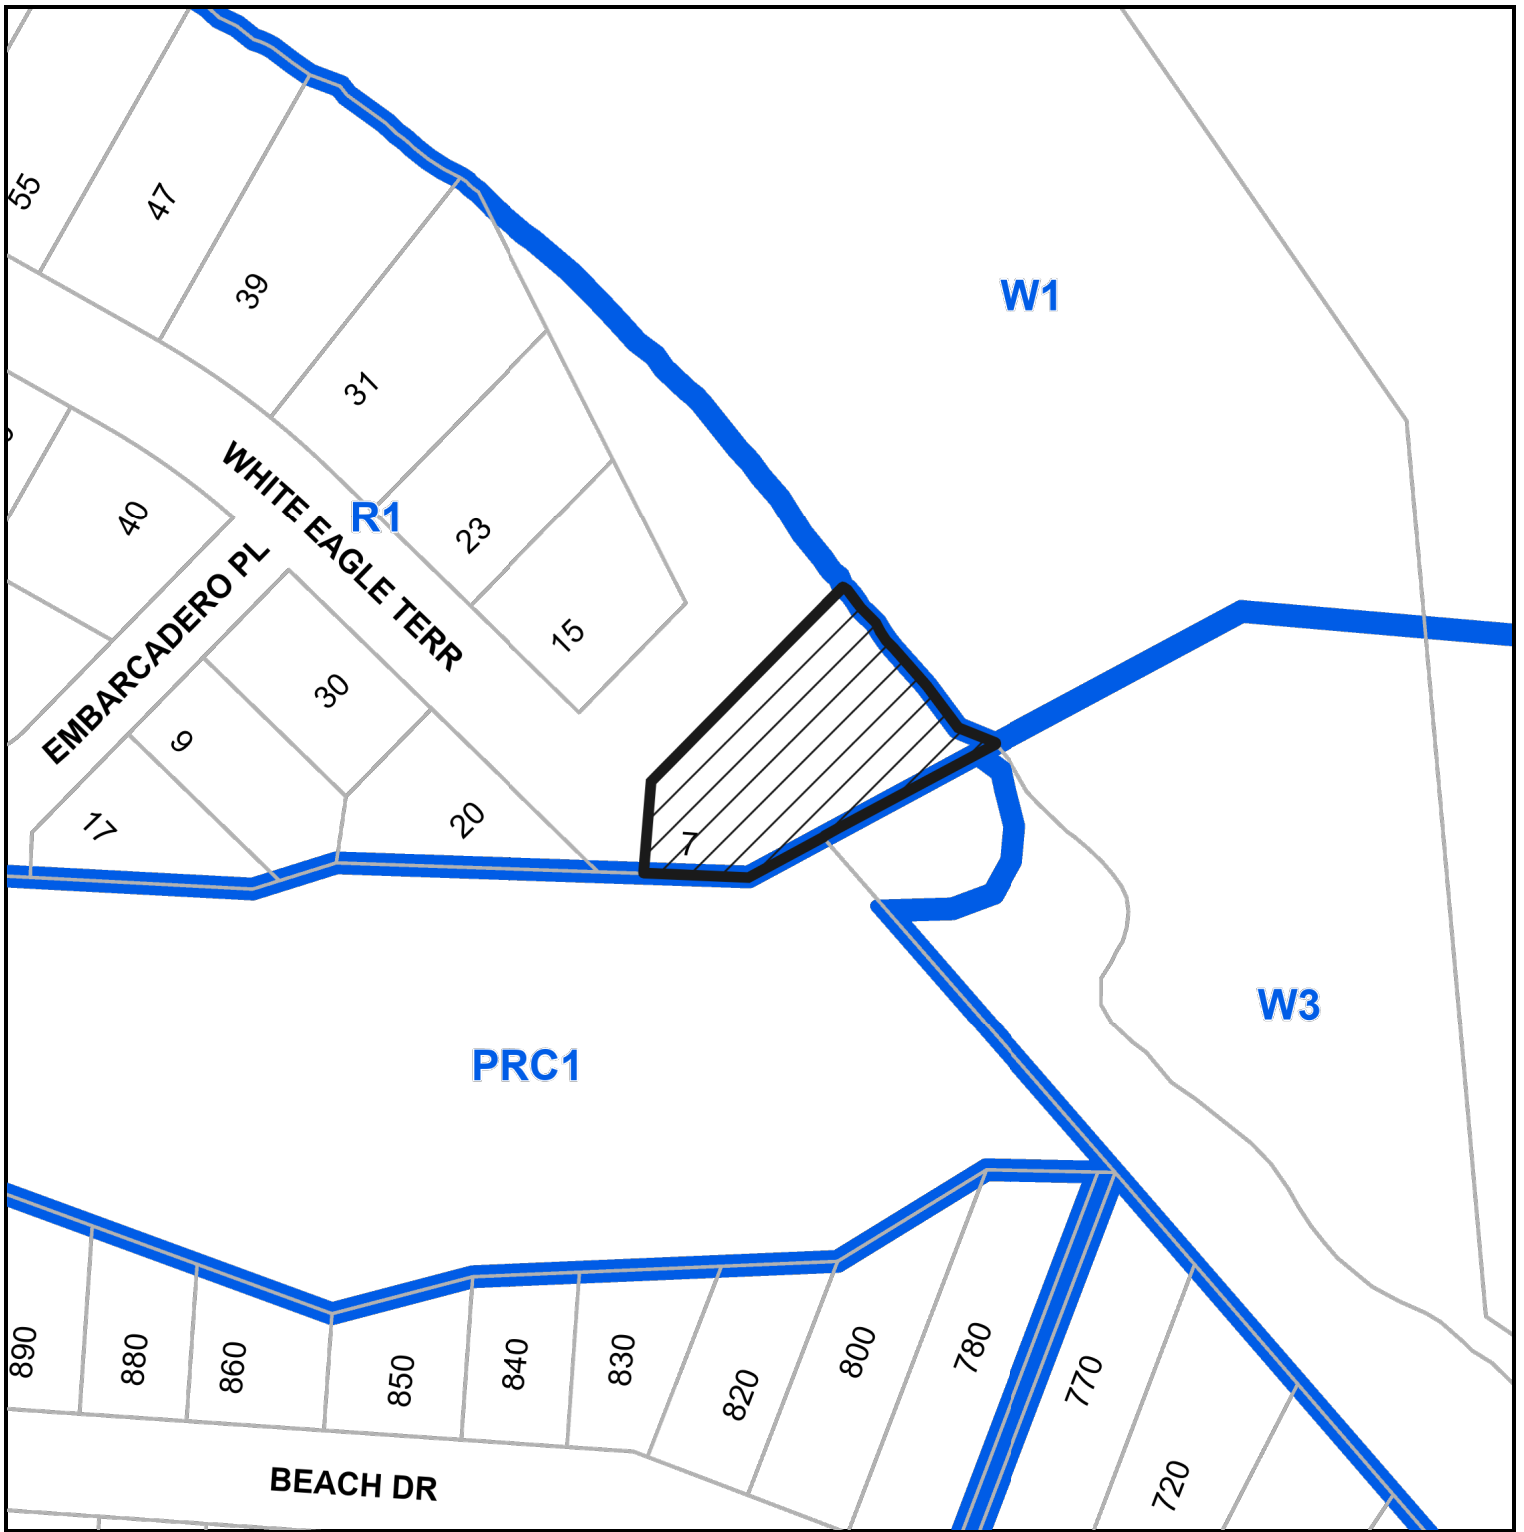

SUBJECT PROPERTY MAP

 7 White Eagle Terrace